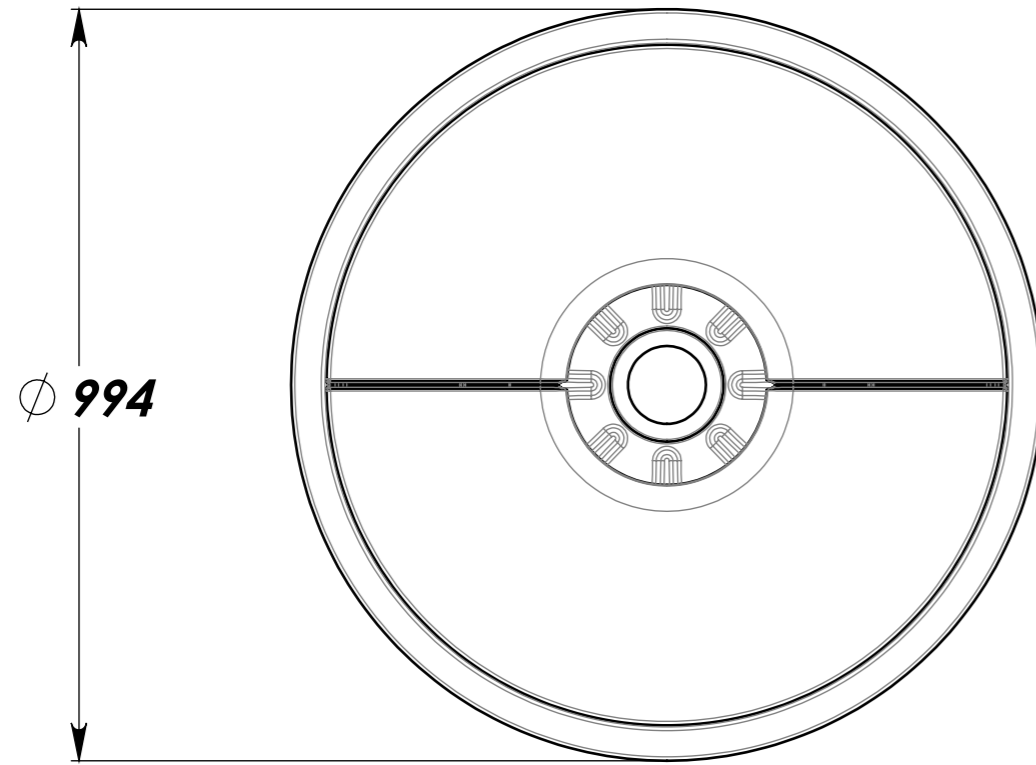

**DIVA 4: PLANTER ASSEMBLY**

**DIVA 4: PLANTER WITH 15" CENTRAL GROW POT**

**DIVA 4: PLANTER WITH 15" CENTRAL GROW POT AND HALF SEAT CUSHION**

**15" GROW POT**