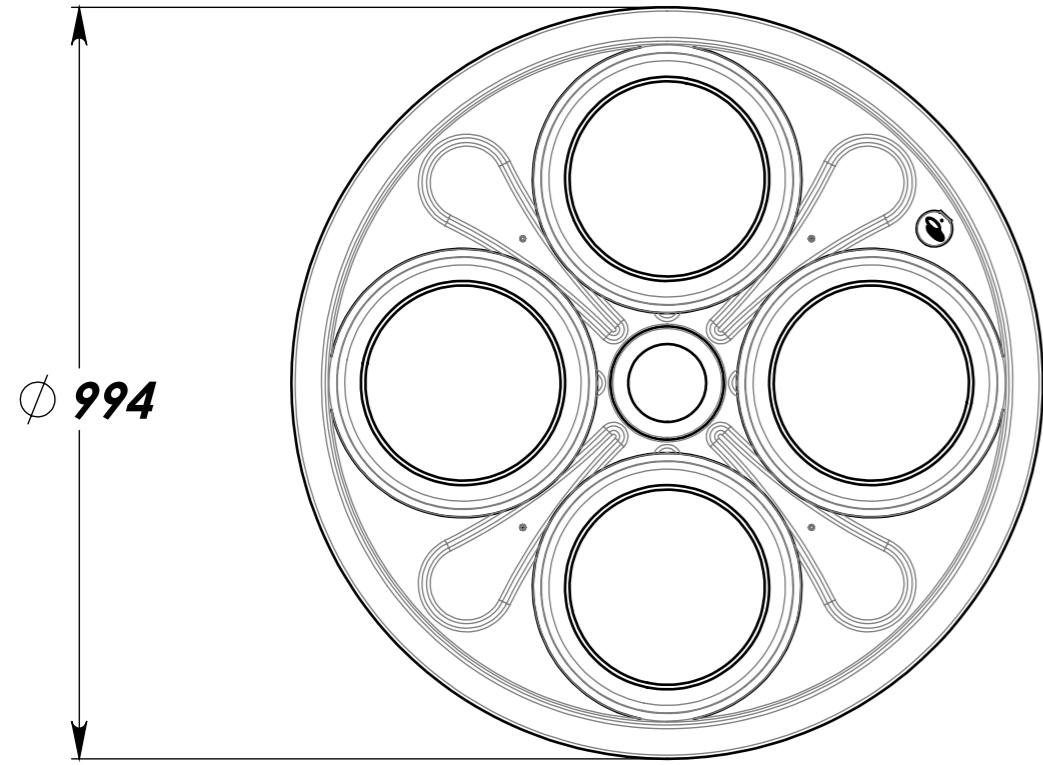

**DIVA 4: PLANTER ASSEMBLY**

**DIVA 4: PLANTER WITH 15" CENTRAL GROW POT**

**DIVA 4: PLANTER WITH 15" CENTRAL GROW POT AND HALF SEAT CUSHION**

**15" GROW POT**