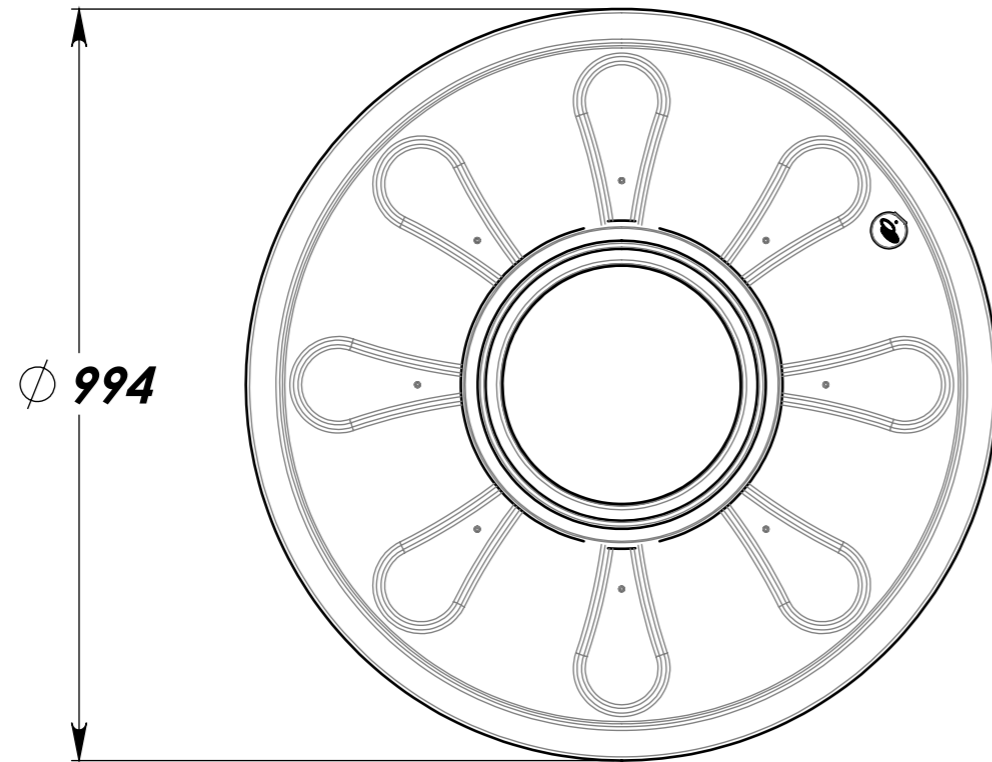

**DIVA 4: PLANTER ASSEMBLY**

**DIVA 4: PLANTER WITH 15" CENTRAL GROW POT**

**DIVA 4: PLANTER WITH 15" CENTRAL GROW POT AND HALF SEAT CUSHION**

**15" GROW POT**